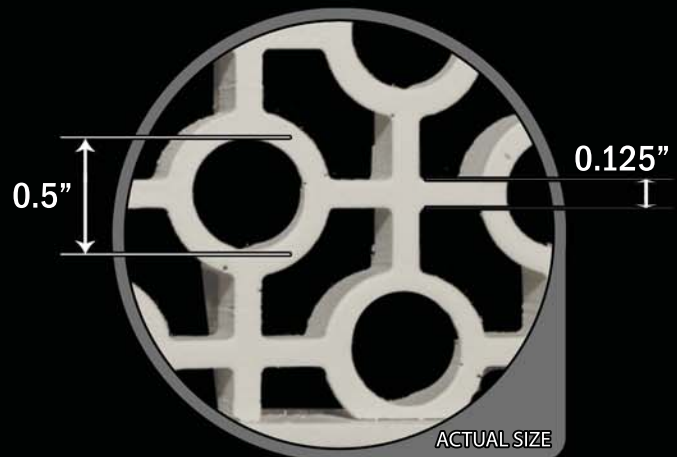

NOTE: The dimensions of the grilles are approximate and do change with each grille size and pattern.

All dimensions are in Inches.

Web Architectural Grilles

Tell: 888.870.0006 Fax: 888.218.0006 Office Hours: Monday – Friday 6am – 5pm PST Email: info@webgrilles.com Website: http://www.webgrilles.com